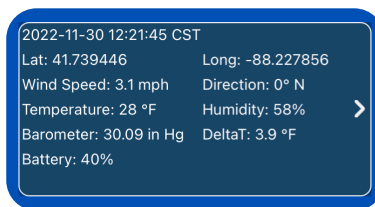

3348P - WatchDog Portable Wind Sensor